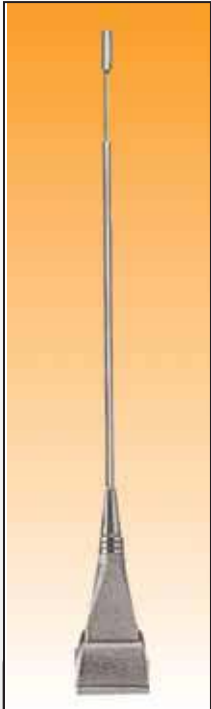

Elex Aerials

Elex 04
(Black)
Roof Aerial

Elex 10
(Chrome)
Pillar 3T Aerial

Elex 11
Rubber Aerial
Round Base

Elex 24N
Non Electronic
Bee Sting

Elex 25
Electronic
Bee Sting

6mm

Elex 38
Aerial Mast
Wide Thread
Least Popular

5mm

Elex 39
Aerial Mast
Narrow Thread
Most Popular

Aerial Extensions
50 cm **Elex 050**
1 metre **Elex 100**
2 metre **Elex 200**
3 metre **Elex 300**

Elex 55
Aerial
Pin
Adaptor

Elex 51
Blaupunkt
Adaptor