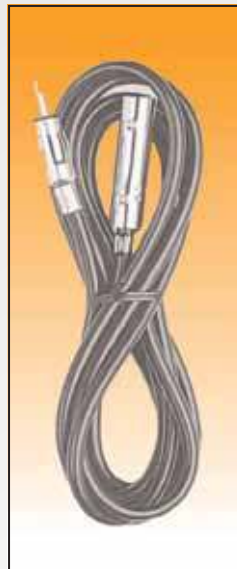

Elex Aerials

Elex 04
(Black)
Roof Aerial

Elex 10
(Chrome)
Pillar 3T Aerial

Elex 11
Rubber Aerial
Round Base

Elex 24N
Non Electronic
Bee Sting

Elex 25
Electronic
Bee Sting

6mm

Elex 38
Aerial Mast
Wide Thread
Least Popular

5mm

Elex 39
Aerial Mast
Narrow Thread
Most Popular

Aerial Extensions
50 cm **Elex 050**
1 metre **Elex 100**
2 metre **Elex 200**
3 metre **Elex 300**

Elex 55
Aerial
Pin
Adaptor

Elex 51
Blaupunkt
Adaptor