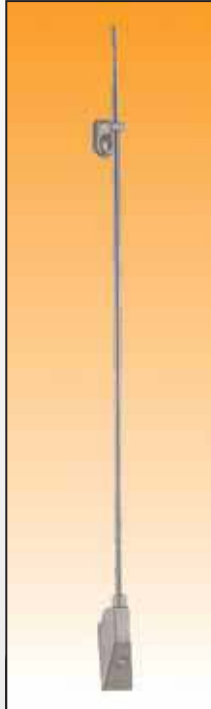

Elex Aerials

Elex 04
(Black)
Roof Aerial

Elex 10
(Chrome)
Pillar 3T Aerial

Elex 11
Rubber Aerial
Round Base

Elex 24N
Non Electronic
Bee Sting

Elex 25
Electronic
Bee Sting

6mm

Elex 38
Aerial Mast
Wide Thread
Least Popular

5mm

Elex 39
Aerial Mast
Narrow Thread
Most Popular

Aerial Extensions
50 cm **Elex 050**
1 metre **Elex 100**
2 metre **Elex 200**
3 metre **Elex 300**

Elex 55
Aerial
Pin
Adaptor

Elex 51
Blaupunkt
Adaptor