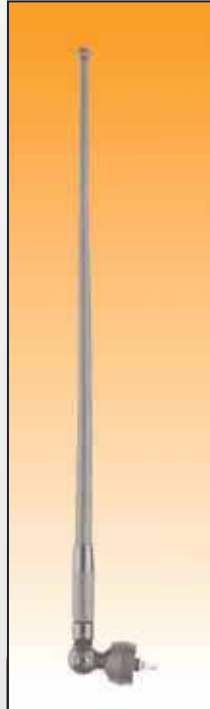

Elex Aerials

Elex 04
(Black)
Roof Aerial

Elex 10
(Chrome)
Pillar 3T Aerial

Elex 11
Rubber Aerial
Round Base

Elex 24N
Non Electronic
Bee Sting

Elex 25
Electronic
Bee Sting

6mm

Elex 38
Aerial Mast
Wide Thread
Least Popular

5mm

Elex 39
Aerial Mast
Narrow Thread
Most Popular

Aerial Extensions
50 cm **Elex 050**
1 metre **Elex 100**
2 metre **Elex 200**
3 metre **Elex 300**

Elex 55
Aerial
Pin
Adaptor

Elex 51
Blaupunkt
Adaptor