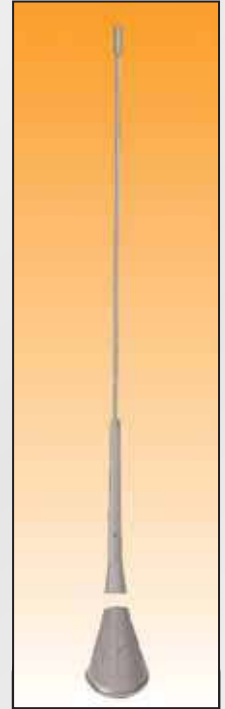

Elex Aerials

Elex 04
(Black)
Roof Aerial

Elex 10
(Chrome)
Pillar 3T Aerial

Elex 11
Rubber Aerial
Round Base

Elex 24N
Non Electronic
Bee Sting

Elex 25
Electronic
Bee Sting

6mm

Elex 38
Aerial Mast
Wide Thread
Least Popular

5mm

Elex 39
Aerial Mast
Narrow Thread
Most Popular

Aerial Extensions
50 cm **Elex 050**
1 metre **Elex 100**
2 metre **Elex 200**
3 metre **Elex 300**

Elex 55
Aerial
Pin
Adaptor

Elex 51
Blaupunkt
Adaptor