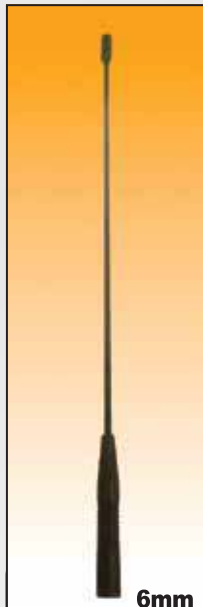

Elex Aerials

Elex 04
(Black)
Roof Aerial

Elex 10
(Chrome)
Pillar 3T Aerial

Elex 11
Rubber Aerial
Round Base

Elex 24N
Non Electronic
Bee Sting

Elex 25
Electronic
Bee Sting

6mm

Elex 38
Aerial Mast
Wide Thread
Least Popular

5mm

Elex 39
Aerial Mast
Narrow Thread
Most Popular

Aerial Extensions
50 cm **Elex 050**
1 metre **Elex 100**
2 metre **Elex 200**
3 metre **Elex 300**

Elex 55
Aerial
Pin
Adaptor

Elex 51
Blaupunkt
Adaptor