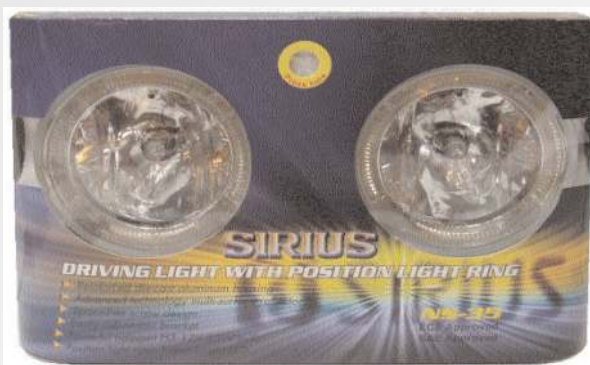

spot lights

**LAMP008
(NS158) HALOGEN LAMP
H46mm x W100mm**

**LAMP017
NS-4 DRIVING LIGHT
H65mm x W126mm**

**LAMP015
NS-1 DRIVING LIGHT
H52MM X W78MM**

**LAMP018
DRIVING LIGHT
H47.3MM X W62.2MM**

**LAMP021 4"
NS-35BC DRIVING LIGHT
C/W ANGEL EYES**

**LAMP037
NS-43 DRIVING LIGHT
CLEAR LENS H72mm x W97mm**

spot lights

Stainless Steel Spot Lights

LAMP012

**8" DRIVING LIGHT C/W
LED ANGEL EYE**

LAMP019 6 1/4"

**DRIVING LAMP C/W
PARKING LIGHT**

LAMP013

H 95mm x W 180mm x D 85mm

RING030

H 185mm x W 185mm x D 80mm

TRUCK 9"

**L3000B
BLUE LENS**

SPOT LAMP WIRING KITS

WK005

TO FIT LAMP008/015/016/017/018